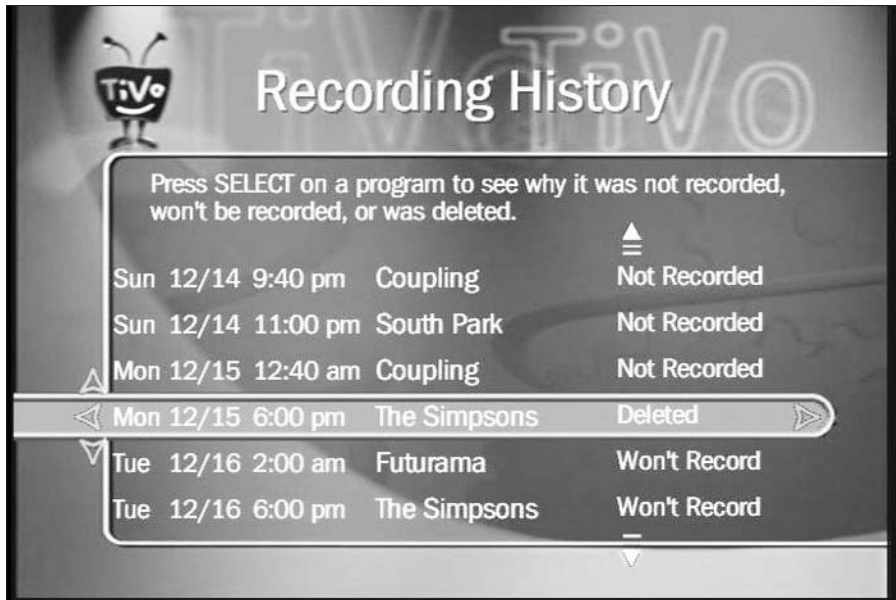

Figure 11-3:
Highlight an entry in TiVo's Recording History and press Select to see TiVo's explanation.

Press the Right Arrow or Select to read that event's description. In Figure 11-4, for instance, TiVo explains that TiVo deleted "The Twisted World of Marge" episode of "The Simpsons" because the "Keep at Most" limit had been reached.